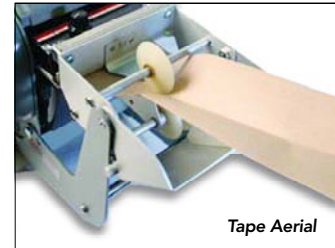

Better Packages Manual Water-Activated Tape Dispenser

Better Pack® **333** Plus

Options to Optimize Performance and Efficiency

Optional accessories can be purchased to optimize the performance of the Better Pack 333 Plus. Also, when using 100% recyclable water-activated tape, such as BetterSeal Secure® Tape from Better Packages, the Better Pack 333 Plus is the ultimate environmentally responsible choice for sealing cartons.

Top Heater Accessory (requires electricity)

- Heats water to optimize tape's adhesive properties
- Excellent for use in chilly shipping environments

Tape Aerial Accessory

- No need to wrestle with long lengths of tape—just grab and apply
- Creases tape for easier handling and placement
- Simplifies and speeds up the packaging process

Specifications

Dimensions: 19.5" L x 9.5" W x 12.5" H

Shipping weight: 22 lbs.

Tape roll capacity:

- 1.5" to 3" wide
- Up to 7.5" diameter
- Up to 600' length roll

Dispensing length:

- Up to 30" in a single handle stroke
- Unlimited length with repeated handle strokes
- Multiple preset lengths on clearly marked dial

Blades: Guillotine shear

Water bottle capacity: 44 ounces

Water brushes: 2

Electrical requirements: None (optional Top Heater Accessory requires electrical power)

Warranty: 2 years parts and materials, 6 months labor

Other Model Available

Better Pack 333 Plus E-Z

- Special cutting mechanism notches tape to create easy pull tab
- Offers a unique, safe method to open cartons without a box cutter or knife
- Designed for exclusive use with BP E-Z Pull Tab® Tape